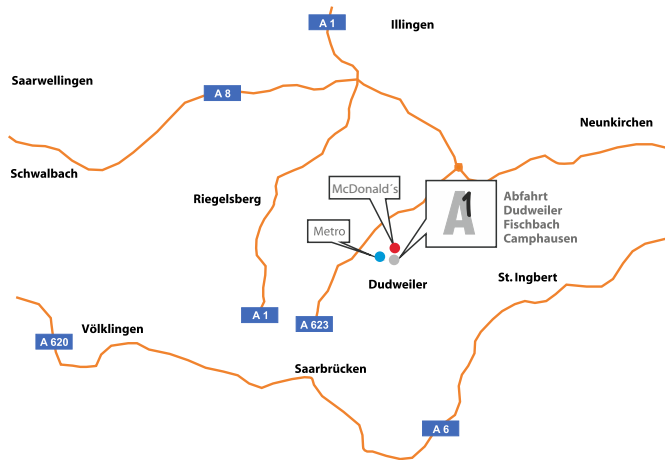

Planungsbüro Designwerk 13

Stefanie Alten &

Lucrezia Muller GbR

Saarstraße 20

66787 Wadgassen

Tel 0 68 34 - 40 188-61

0 68 34 - 40 188-62

info@designwerk13.de

www.designwerk13.de

Alle A1-Veranstaltungen finden im Anwesen der **Rolladen Kessler GmbH** statt,
Hedwig-Stalter-Str. 2 | 66125 Saarbrücken

Tel 0 68 97 - 96 596-0 | info@kessler-saarland.de | www.kessler-saarland.de

www.a1-netzwerk.de